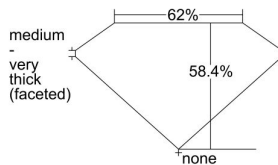

GIA®

FACSIMILE

GIA REPORT 5486552047

Verify this report at GIA.edu

GIA NATURAL DIAMOND DOSSIER®

February 12, 2024
GIA Report Number **5486552047**
Shape and Cutting Style ..... **Heart Brilliant**
Measurements ..... **4.13 x 4.85 x 2.83 mm**

GRADING RESULTS

Carat Weight ..... **0.33 carat**
Color Grade ..... **D**
Clarity Grade **VVS1**

ADDITIONAL GRADING INFORMATION

Polish ..... **Excellent**
Symmetry ..... **Excellent**
Fluorescence ..... **None**
Clarity Characteristics..... **Internal Graining, Feather**
Inscription(s): **GIA 5486552047**

PROPORTIONS

Profile not to actual proportions

GRADING SCALES

GIA COLOR SCALE		GIA CLARITY SCALE			
COLORLESS	D	VERY VERY SLIGHTLY INCLUDED	FLAWLESS		
	E		INTERNALLY FLAWLESS		
	F	VERY SLIGHTLY INCLUDED	VVS₁		
	G		VVS₂		
	H		VS₁		
	NEAR COLORLESS	I	SLIGHTLY INCLUDED	VS₂	
		J		SI₁	
		FAINT	K	INCLUDED	SI₂
			L		I₁
			M		I₂
VERT LIGHT	N	INCLUDED	I₃		
	O				
	P				
	Q				
	R				
LIGHT	S				
	T				
	U				
	V				
	W				
X					
Y					
Z