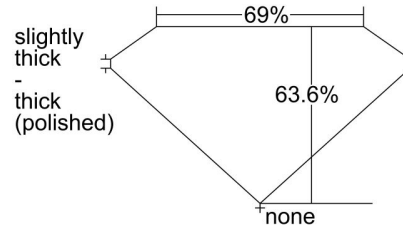

GIA NATURAL DIAMOND GRADING REPORT

February 15, 2024
 GIA Report Number 5486576588
 Shape and Cutting Style Emerald Cut
 Measurements 7.81 x 5.58 x 3.55 mm

GRADING RESULTS

Carat Weight 1.52 carat
 Color Grade I
 Clarity Grade VVS1

Profile not to actual proportions

CLARITY CHARACTERISTICS

KEY TO SYMBOLS*

- Pinpoint
- ~ Feather

* Red symbols denote internal characteristics (inclusions). Green or black symbols denote external characteristics (blemishes). Diagram is an approximate representation of the diamond, and symbols shown indicate type, position, and approximate size of clarity characteristics. All clarity characteristics may not be shown. Details of finish are not shown.