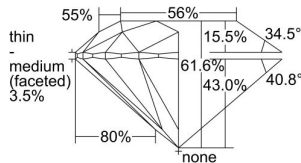

GIA®

FACSIMILE

GIA REPORT 5486592803

Verify this report at GIA.edu

GIA NATURAL DIAMOND DOSSIER®

February 19, 2024
GIA Report Number **5486592803**
Shape and Cutting Style ..... **Round Brilliant**
Measurements ..... **5.30 - 5.32 x 3.27 mm**

GRADING RESULTS

Carat Weight ..... **0.56 carat**
Color Grade ..... **G**
Clarity Grade **S11**
Cut Grade ..... **Excellent**

ADDITIONAL GRADING INFORMATION

Polish ..... **Excellent**
Symmetry ..... **Excellent**
Fluorescence ..... **None**
Clarity Characteristics ..... **Cloud**
Inscription(s): **GIA 5486592803**

PROPORTIONS

Profile to actual proportions

GRADING SCALES

GIA COLOR SCALE

COLOREDNESS	D
	E
	F
	G
	H
	I
	J
NEAR COLORLESS	K
	L
Faint	M
	N
	O
	P
	R
	S
	T
	U
	V
	W
	X
	Y
Light	Z

GIA CLARITY SCALE

FLAWLESS	VERY VERY SLIGHTLY INCLUDED	VVS₁	
			VVS₂
INTERNALLY FLAWLESS	VERY SLIGHTLY INCLUDED	VS₁	
		VS₂	
SLIGHTLY INCLUDED	SLIGHTLY INCLUDED	SI₁	
		SI₂	
INCLUDED	INCLUDED	I₁	
		I₂	
		I₃	

GIA CUT SCALE

EXCELLENT	VERY GOOD	GOOD	FAIR	POOR