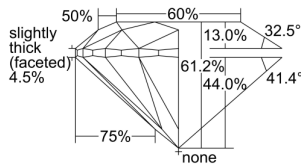

GIA®

FACSIMILE

GIA REPORT 5486617236

Verify this report at GIA.edu

GIA NATURAL DIAMOND DOSSIER®

February 20, 2024
GIA Report Number 5486617236
Shape and Cutting Style ..... Round Brilliant
Measurements ..... 5.12 - 5.15 x 3.14 mm

GRADING RESULTS

Carat Weight ..... 0.51 carat
Color Grade ..... G
Clarity Grade S11
Cut Grade ..... Excellent

ADDITIONAL GRADING INFORMATION

Polish ..... Excellent
Symmetry ..... Excellent
Fluorescence ..... None
Clarity Characteristics ..... Cloud, Crystal, Feather
Inscription(s): GIA 5486617236

PROPORTIONS

Profile to actual proportions