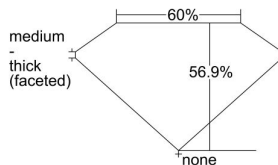

GIA®

FACSIMILE

GIA REPORT 5486625521

Verify this report at GIA.edu

GIA NATURAL DIAMOND DOSSIER®

February 21, 2024
GIA Report Number 5486625521
Shape and Cutting Style ..... Heart Brilliant
Measurements ..... 4.41 x 4.93 x 2.80 mm

GRADING RESULTS

Carat Weight ..... 0.35 carat
Color Grade ..... D
Clarity Grade VVS1

ADDITIONAL GRADING INFORMATION

Polish ..... Excellent
Symmetry ..... Excellent
Fluorescence ..... None
Clarity Characteristics ..... Feather, Cavity
Inscription(s): GIA 5486625521

PROPORTIONS

Profile not to actual proportions

GRADING SCALES

GIA COLOR SCALE		GIA CLARITY SCALE				
COLORLESS	D	VERY VERY SLIGHTLY INCLUDED	FLAWLESS			
	E		INTERNALLY FLAWLESS			
	F		VVS₁			
	NEAR COLORLESS	G	VERY SLIGHTLY INCLUDED	VVS₂		
		H		VS₁		
		FAINT	I	SLIGHTLY INCLUDED	VS₂	
			J		SI₁	
			LIGHT	K	INCLUDED	SI₂
	L	I₁				
	M	I₂				
	N			I₃		
	O					
	P					
	Q					
	R					
	S					
	T					
	U					
	V					
	W					
	X					
	Y					
	Z