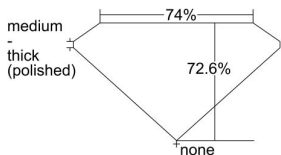

GIA®

FACSIMILE

GIA REPORT 5486657434

Verify this report at GIA.edu

GIA NATURAL DIAMOND DOSSIER®

February 26, 2024
GIA Report Number 5486657434
Shape and Cutting Style ..... Square Modified Brilliant
Measurements ..... 3.68 x 3.66 x 2.66 mm

GRADING RESULTS

Carat Weight ..... 0.30 carat
Color Grade I
Clarity Grade VVS1

ADDITIONAL GRADING INFORMATION

Polish ..... Excellent
Symmetry ..... Very Good
Fluorescence ..... Faint
Clarity Characteristics ..... Pinpoint, Cavity
Inspection(s): GIA 5486657434

PROPORTIONS

Profile not to actual proportions

GRADING SCALES

GIA COLOR SCALE		GIA CLARITY SCALE			
COLORLESS	D	VERY VERY SLIGHTLY INCLUDED	FLAWLESS		
	E		INTERNALLY FLAWLESS		
	F		VVS₁		
	NEAR COLORLESS	G	VERY SLIGHTLY INCLUDED	VVS₂	
		H		VS₁	
		FAINT	I	SLIGHTLY INCLUDED	VS₂
			J		SI₁
			K	SI₂	
	LIGHT	L	INCLUDED	I₁	
		M		I₂	
N		I₃			
O					
P					
Q					
R