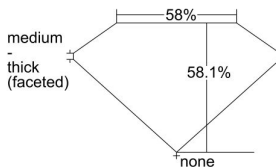

GIA®

FACSIMILE

GIA REPORT 5486667048

Verify this report at GIA.edu

GIA NATURAL DIAMOND DOSSIER®

February 27, 2024
GIA Report Number 5486667048
Shape and Cutting Style ..... Heart Brilliant
Measurements ..... 5.40 x 6.30 x 3.66 mm

GRADING RESULTS

Carat Weight ..... 0.73 carat
Color Grade ..... F
Clarity Grade VVS1

ADDITIONAL GRADING INFORMATION

Polish ..... Excellent
Symmetry ..... Excellent
Fluorescence ..... None
Clarity Characteristics ..... Feather
Inscription(s): GIA 5486667048

PROPORTIONS

Profile not to actual proportions

GRADING SCALES

GIA COLOR SCALE		GIA CLARITY SCALE			
COLORLESS	D	VERY VERY SLIGHTLY INCLUDED	FLAWLESS		
	E		INTERNALLY FLAWLESS		
	F	VERY SLIGHTLY INCLUDED	VVS₁		
	G		VVS₂		
	H		VS₁		
	NEAR COLORLESS	I	SLIGHTLY INCLUDED	VS₂	
		J		SI₁	
		FAINT	K	INCLUDED	SI₂
			L		I₁
			M		I₂
VERT LIGHT	N	INCLUDED	I₃		
	O				
	P				
	Q				
	R				
	S				
LIGHT	T				
	U				
	V				
	W				
	X				
Y					
Z