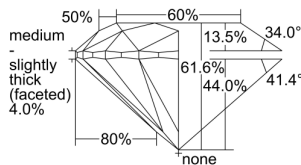

GIA®

FACSIMILE

GIA REPORT 5486679209

Verify this report at GIA.edu

GIA NATURAL DIAMOND DOSSIER®

February 27, 2024
GIA Report Number **5486679209**
Shape and Cutting Style ..... **Round Brilliant**
Measurements ..... **4.55 - 4.57 x 2.81 mm**

GRADING RESULTS

Carat Weight ..... **0.36 carat**
Color Grade ..... **G**
Clarity Grade **VVS1**
Cut Grade ..... **Excellent**

ADDITIONAL GRADING INFORMATION

Polish ..... **Excellent**
Symmetry ..... **Excellent**
Fluorescence ..... **None**
Clarity Characteristics ..... **Cloud**
Inscription(s): **GIA 5486679209**

PROPORTIONS

Profile to actual proportions

GRADING SCALES

GIA COLOR SCALE	GIA CLARITY SCALE	GIA CUT SCALE	
D	FLAWLESS	EXCELLENT	
E	INTERNALLY FLAWLESS		
F		VVS₁	VERY GOOD
G	VVS₂		
H	VS₁	GOOD	
I	VS₂		
J	SI₁	FAIR	
K	SI₂		
L	I₁	POOR	
M			
N			
O	I₂		
P			
Q			
R	I₃		
S			
T			
U			
V			
W			
X			
Y			
Z