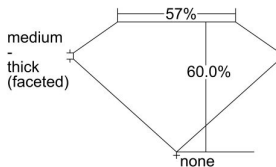

GIA®

FACSIMILE

GIA REPORT 5486723118

Verify this report at GIA.edu

GIA NATURAL DIAMOND DOSSIER®

March 04, 2024
GIA Report Number 5486723118
Shape and Cutting Style ..... Marquise Brilliant
Measurements ..... 9.82 x 4.68 x 2.81 mm

GRADING RESULTS

Carat Weight ..... 0.76 carat
Color Grade ..... E
Clarity Grade VS1

ADDITIONAL GRADING INFORMATION

Polish ..... Excellent
Symmetry ..... Very Good
Fluorescence ..... None
Clarity Characteristics ..... Cloud
Inscription(s): GIA 5486723118

PROPORTIONS

Profile not to actual proportions

GRADING SCALES

GIA COLOR SCALE		GIA CLARITY SCALE			
COLORLESS	D	VERY VERY SLIGHTLY INCLUDED	FLAWLESS		
	E		INTERNALLY FLAWLESS		
	F	VERY SLIGHTLY INCLUDED	VVS₁		
	G		VVS₂		
	H		VS₁		
	NEAR COLORLESS	I	SLIGHTLY INCLUDED	VS₂	
		J		SI₁	
		FAINT	K	INCLUDED	SI₂
			L		I₁
			M		I₂
VERT LIGHT	N	LIGHT	I₃		
	O				
	P				
	Q				
	R				
	S				
	T