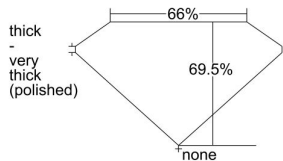

GIA®

FACSIMILE

GIA REPORT 5486728739

Verify this report at GIA.edu

GIA NATURAL DIAMOND DOSSIER®

March 04, 2024
GIA Report Number 5486728739
Shape and Cutting Style ..... **Cut-Cornered Rectangular Modified Brilliant**
Measurements ..... 5.74 x 3.72 x 2.59 mm

GRADING RESULTS

Carat Weight ..... 0.43 carat
Color Grade ..... F
Clarity Grade VVS1

ADDITIONAL GRADING INFORMATION

Polish ..... Excellent
Symmetry ..... Very Good
Fluorescence ..... Faint
Clarity Characteristics ..... Pinpoint
Inscription(s): GIA 5486728739

PROPORTIONS

Profile not to actual proportions

GRADING SCALES

GIA COLOR SCALE		GIA CLARITY SCALE			
COLORLESS	D	VERY VERY SLIGHTLY INCLUDED	FLAWLESS		
	E		INTERNALLY FLAWLESS		
	F	VERY SLIGHTLY INCLUDED	VVS₁		
	G		VVS₂		
	H		VS₁		
	NEAR COLORLESS	I	SLIGHTLY INCLUDED	VS₂	
		J		SI₁	
		FAINT	K	INCLUDED	SI₂
			L		I₁
			M		I₂
VERT LIGHT	N	LIGHT	I₃		
	O				
	P				
	Q				
	R				
	S				
	T				
LIGHT	U				
	V				
	W				
	X				
Y					
Z