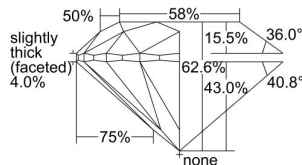

GIA®

FACSIMILE

GIA REPORT 5486753891

Verify this report at GIA.edu

GIA NATURAL DIAMOND DOSSIER®

March 06, 2024
GIA Report Number 5486753891
Shape and Cutting Style ..... Round Brilliant
Measurements ..... 5.69 - 5.74 x 3.58 mm

GRADING RESULTS

Carat Weight ..... 0.73 carat
Color Grade ..... D
Clarity Grade ..... Internally Flawless
Cut Grade ..... Excellent

ADDITIONAL GRADING INFORMATION

Polish ..... Excellent
Symmetry ..... Excellent
Fluorescence ..... Medium Blue
Clarity Characteristics ..... Minor Details of Polish
Inscription(s): GIA 5486753891

PROPORTIONS

Profile to actual proportions

GRADING SCALES

GIA COLOR SCALE	GIA CLARITY SCALE	GIA CUT SCALE	
D	FLAWLESS	EXCELLENT	
E	INTERNALLY FLAWLESS		
F		VVS₁	VERY GOOD
G	VVS₂		
H	VS₁	GOOD	
I	VS₂		
J	SI₁	FAIR	
K	SI₂		
L	I₁	POOR	
M	I₂		
N	I₃		
O			
P			
Q			
R			
S			
T			
U			
V			
W			
X			
Y			
Z