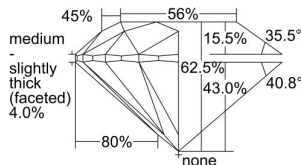

GIA®

FACSIMILE

GIA REPORT 5486756560

Verify this report at GIA.edu

GIA NATURAL DIAMOND DOSSIER®

March 07, 2024
GIA Report Number 5486756560
Shape and Cutting Style ..... Round Brilliant
Measurements ..... 4.80 - 4.82 x 3.00 mm

GRADING RESULTS

Carat Weight ..... 0.43 carat
Color Grade ..... K
Clarity Grade VS1
Cut Grade ..... Excellent

ADDITIONAL GRADING INFORMATION

Polish ..... Excellent
Symmetry ..... Excellent
Fluorescence ..... Very Strong Blue
Clarity Characteristics..... Crystal, Pinpoint, Indented Natural
Inspection(s): GIA 5486756560

PROPORTIONS

Profile to actual proportions

GRADING SCALES

GIA COLOR SCALE	GIA CLARITY SCALE	GIA CUT SCALE	
D	FLAWLESS	EXCELLENT	
E	INTERNALLY FLAWLESS		
F		VVS₁	VERY GOOD
G	VVS₂		
H	VS₁	GOOD	
I	VS₂		
J	SI₁	FAIR	
K	SI₂		
L	I₁	POOR	
M	I₂		
N	I₃		
O			
P			
Q			
R			
S			
T			
U			
V			
W			
X			
Y			
Z