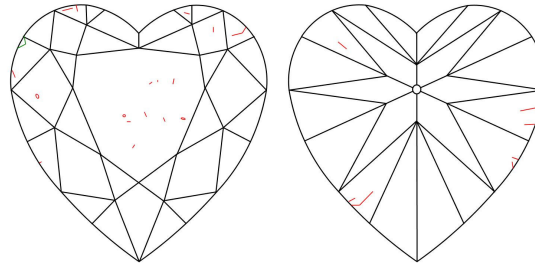

GIA NATURAL DIAMOND GRADING REPORT

March 26, 2024  
 GIA Report Number ..... 5486895068  
 Shape and Cutting Style ..... Heart Brilliant  
 Measurements ..... 7.00 x 7.82 x 4.70 mm

GRADING RESULTS

Carat Weight ..... 1.50 carat  
 Color Grade ..... F  
 Clarity Grade ..... VS2

ADDITIONAL GRADING INFORMATION

Polish ..... Excellent  
 Symmetry ..... Very Good  
 Fluorescence ..... None  
 Inscription(s): GIA 5486895068  
**Comments:** Pinpoints are not shown.

PROPORTIONS

Profile not to actual proportions

CLARITY CHARACTERISTICS

KEY TO SYMBOLS\*

-  Feather
-  Crystal
-  Needle
-  Natural

\* Red symbols denote internal characteristics (inclusions). Green or black symbols denote external characteristics (blemishes). Diagram is an approximate representation of the diamond, and symbols shown indicate type, position, and approximate size of clarity characteristics. All clarity characteristics may not be shown. Details of finish are not shown.