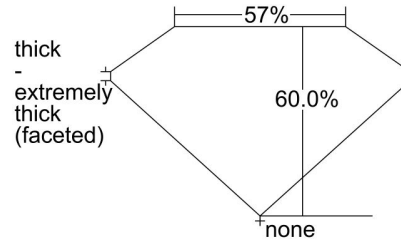

GIA NATURAL DIAMOND GRADING REPORT

March 26, 2024  
 GIA Report Number ..... 5486895068  
 Shape and Cutting Style ..... Heart Brilliant  
 Measurements ..... 7.00 x 7.82 x 4.70 mm

GRADING RESULTS

Carat Weight ..... 1.50 carat  
 Color Grade ..... F  
 Clarity Grade ..... VS2

ADDITIONAL GRADING INFORMATION

Polish ..... Excellent  
 Symmetry ..... Very Good  
 Fluorescence ..... None  
 Inscription(s): GIA 5486895068  
**Comments:** Pinpoints are not shown.

PROPORTIONS

Profile not to actual proportions

CLARITY CHARACTERISTICS

KEY TO SYMBOLS\*

-  Feather
-  Crystal
-  Needle
-  Natural

\* Red symbols denote internal characteristics (inclusions). Green or black symbols denote external characteristics (blemishes). Diagram is an approximate representation of the diamond, and symbols shown indicate type, position, and approximate size of clarity characteristics. All clarity characteristics may not be shown. Details of finish are not shown.