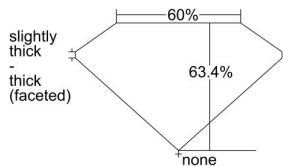

GIA®

FACSIMILE

GIA REPORT 5486910119

Verify this report at GIA.edu

GIA NATURAL DIAMOND DOSSIER®

March 27, 2024
GIA Report Number 5486910119
Shape and Cutting Style ..... Oval Brilliant
Measurements ..... 7.14 x 5.21 x 3.30 mm

GRADING RESULTS

Carat Weight ..... 0.81 carat
Color Grade ..... H
Clarity Grade VS1

ADDITIONAL GRADING INFORMATION

Polish ..... Excellent
Symmetry ..... Excellent
Fluorescence ..... None
Clarity Characteristics ..... Crystal, Cloud, Needle
Inscription(s): GIA 5486910119

PROPORTIONS

Profile not to actual proportions

GRADING SCALES

GIA COLOR SCALE		GIA CLARITY SCALE		
COLORLESS	D	VERY VERY SLIGHTLY INCLUDED	FLAWLESS	
	E		INTERNALLY FLAWLESS	
	F	VERY SLIGHTLY INCLUDED	VS₁	
	G		VS₂	
	H		VS₁	
	NEAR COLORLESS	I	SLIGHTLY INCLUDED	VS₂
		J		SI₁
		K	INCLUDED	SI₂
		L		I₁
		M		I₂
FAINT		N	INCLUDED	I₃
		O		
		P		
	VERY LIGHT	Q		
		R		
		S		
T				
LIGHT	U			
	V			
	W			
	X			
Y				
Z