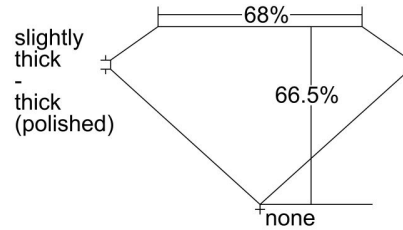

GIA NATURAL DIAMOND GRADING REPORT

March 28, 2024
 GIA Report Number 5486931653
 Shape and Cutting Style Emerald Cut
 Measurements 6.86 x 4.76 x 3.16 mm

GRADING RESULTS

Carat Weight 1.00 carat
 Color Grade J
 Clarity Grade VS2

Profile not to actual proportions

CLARITY CHARACTERISTICS

KEY TO SYMBOLS*

- Feather
- Cloud
- Pinpoint

* Red symbols denote internal characteristics (inclusions). Green or black symbols denote external characteristics (blemishes). Diagram is an approximate representation of the diamond, and symbols shown indicate type, position, and approximate size of clarity characteristics. All clarity characteristics may not be shown. Details of finish are not shown.