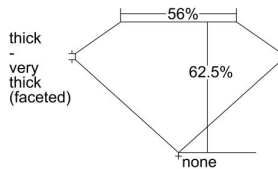

GIA®

FACSIMILE

GIA REPORT 5486959189

Verify this report at GIA.edu

GIA NATURAL DIAMOND DOSSIER®

March 29, 2024
GIA Report Number 5486959189
Shape and Cutting Style ..... Pear Brilliant
Measurements ..... 7.56 x 4.70 x 2.94 mm

GRADING RESULTS

Carat Weight ..... 0.61 carat
Color Grade ..... D
Clarity Grade VVS1

ADDITIONAL GRADING INFORMATION

Polish ..... Excellent
Symmetry ..... Excellent
Fluorescence ..... Medium Blue
Clarity Characteristics ..... Pinpoint
Inscription(s): GIA 5486959189

PROPORTIONS

Profile not to actual proportions

GRADING SCALES

GIA COLOR SCALE		GIA CLARITY SCALE			
COLORLESS	D	VERY VERY SLIGHTLY INCLUDED	FLAWLESS		
	E		INTERNALLY FLAWLESS		
	F	VERY SLIGHTLY INCLUDED	VVS₁		
	G		VVS₂		
	H		VS₁		
	NEAR COLORLESS	I	SLIGHTLY INCLUDED	VS₂	
		J		SI₁	
		FAINT	K	INCLUDED	SI₂
			L		I₁
			M		I₂
VERT LIGHT			N	INCLUDED	I₃
			O		
			P		
	Q				
LIGHT	R				
	S				
	T				
	U				
	V				
	Z