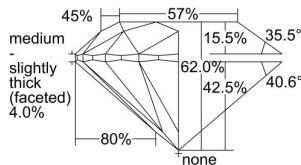

GIA®

FACSIMILE

GIA REPORT

5486959776

Verify this report at GIA.edu

GIA NATURAL DIAMOND DOSSIER®

April 02, 2024
GIA Report Number **5486959776**
Shape and Cutting Style ..... **Round Brilliant**
Measurements ..... **4.37 - 4.39 x 2.71 mm**

GRADING RESULTS

Carat Weight ..... **0.32 carat**
Color Grade ..... **D**
Clarity Grade **VVS1**
Cut Grade ..... **Excellent**

ADDITIONAL GRADING INFORMATION

Polish ..... **Excellent**
Symmetry ..... **Excellent**
Fluorescence ..... **Medium Blue**
Clarity Characteristics ..... **Pinpoint, Feather**
Inscription(s): **GIA 5486959776**

PROPORTIONS

Profile to actual proportions