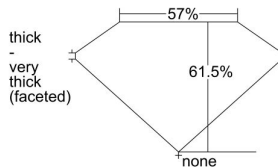

GIA®

FACSIMILE

GIA REPORT 5486963909

Verify this report at GIA.edu

GIA NATURAL DIAMOND DOSSIER®

April 02, 2024
GIA Report Number **5486963909**
Shape and Cutting Style ..... **Pear Brilliant**
Measurements ..... **8.05 x 4.85 x 2.99 mm**

GRADING RESULTS

Carat Weight ..... **0.71 carat**
Color Grade ..... **D**
Clarity Grade **VS1**

ADDITIONAL GRADING INFORMATION

Polish ..... **Excellent**
Symmetry ..... **Very Good**
Fluorescence ..... **None**
Clarity Characteristics ..... **Feather**
Inscription(s): **GIA 5486963909**

PROPORTIONS

Profile not to actual proportions

GRADING SCALES

GIA COLOR SCALE		GIA CLARITY SCALE			
COLORLESS	D	VERY VERY SLIGHTLY INCLUDED	FLAWLESS		
	E		INTERNALLY FLAWLESS		
	F	VERY SLIGHTLY INCLUDED	VVS₁		
	G		VVS₂		
	H		VS₁		
	NEAR COLORLESS	I	SLIGHTLY INCLUDED	VS₂	
		J		SI₁	
		FAINT	K	INCLUDED	SI₂
			L		I₁
			M		I₂
VERT LIGHT	N	LIGHT	I₃		
	O				
	P				
	Q				
	R