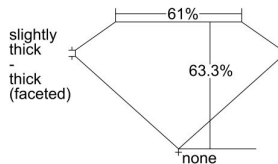

GIA®

FACSIMILE

GIA REPORT 5486970806

Verify this report at GIA.edu

GIA NATURAL DIAMOND DOSSIER®

April 01, 2024
GIA Report Number **5486970806**
Shape and Cutting Style ..... **Pear Brilliant**
Measurements ..... **5.88 x 3.73 x 2.36 mm**

GRADING RESULTS

Carat Weight ..... **0.31 carat**
Color Grade ..... **I**
Clarity Grade **VS1**

ADDITIONAL GRADING INFORMATION

Polish ..... **Excellent**
Symmetry ..... **Excellent**
Fluorescence ..... **Faint**
Clarity Characteristics ..... **Feather**
Inscription(s): **GIA 5486970806**

PROPORTIONS

Profile not to actual proportions

GRADING SCALES

GIA COLOR SCALE		GIA CLARITY SCALE			
COLORLESS	D	VERY VERY SLIGHTLY INCLUDED	FLAWLESS		
	E		INTERNALLY FLAWLESS		
	F	VERY SLIGHTLY INCLUDED	VS₁		
	G		VS₂		
	H		VS₁		
	NEAR COLORLESS	I	SLIGHTLY INCLUDED	VS₂	
		J		SI₁	
		FAINT	K	INCLUDED	SI₂
			L		I₁
			M		I₂
N			I₃		
VERT LIGHT	O	LIGHT			
	P				
	Q				
	R				
	S				
	T				
LIGHT	U				
	V				
	W				
	X				
Y					
Z