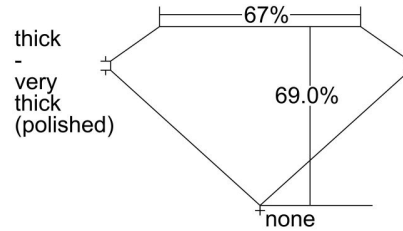

GIA NATURAL DIAMOND GRADING REPORT

April 04, 2024
 GIA Report Number 5486982992
 Shape and Cutting Style Cut-Cornered Rectangular
 Modified Brilliant
 Measurements 8.41 x 6.22 x 4.29 mm

GRADING RESULTS

Carat Weight 2.01 carat
 Color Grade J
 Clarity Grade VS1

ADDITIONAL GRADING INFORMATION

Polish Excellent
 Symmetry Excellent
 Fluorescence None
 Inscription(s): GIA 5486982992
 Comments: Surface graining is not shown.

PROPORTIONS

Profile not to actual proportions

* Red symbols denote internal characteristics (inclusions). Green or black symbols denote external characteristics (blemishes). Diagram is an approximate representation of the diamond, and symbols shown indicate type, position, and approximate size of clarity characteristics. All clarity characteristics may not be shown. Details of finish are not shown.