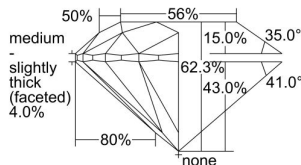

GIA®

FACSIMILE

GIA REPORT 5493034576

Verify this report at GIA.edu

GIA NATURAL DIAMOND DOSSIER®

April 10, 2024
GIA Report Number 5493034576
Shape and Cutting Style ..... Round Brilliant
Measurements ..... 4.36 - 4.38 x 2.72 mm

GRADING RESULTS

Carat Weight ..... 0.32 carat
Color Grade ..... H
Clarity Grade VVS1
Cut Grade ..... Excellent

ADDITIONAL GRADING INFORMATION

Polish ..... Excellent
Symmetry ..... Excellent
Fluorescence ..... Faint
Clarity Characteristics ..... Pinpoint
Inscription(s): GIA 5493034576

PROPORTIONS

Profile to actual proportions

GRADING SCALES

GIA COLOR SCALE	GIA CLARITY SCALE	GIA CUT SCALE
COLOURLESS D	FLAWLESS	EXCELLENT
E	INTERNALLY FLAWLESS	
F	VVS₁	VERY GOOD
G		
H	VVS₂	GOOD
I	VS₁	
J	VS₂	FAIR
K	SI₁	
L	SI₂	POOR
M	I₁	
N	I₂	
O	I₃	
P		
Q		
R		
S		
T		
U		
V		
W		
X		
Y		
Z