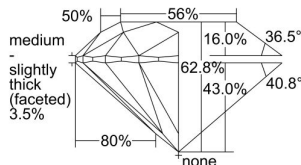

GIA®

FACSIMILE

GIA REPORT 5493034924

Verify this report at GIA.edu

GIA NATURAL DIAMOND DOSSIER®

April 09, 2024
GIA Report Number 5493034924
Shape and Cutting Style ..... Round Brilliant
Measurements ..... 4.26 - 4.28 x 2.68 mm

GRADING RESULTS

Carat Weight ..... 0.30 carat
Color Grade I
Clarity Grade VVS2
Cut Grade ..... Excellent

ADDITIONAL GRADING INFORMATION

Polish ..... Excellent
Symmetry ..... Excellent
Fluorescence ..... None
Clarity Characteristics ..... Pinpoint
Inscription(s): GIA 5493034924

PROPORTIONS

Profile to actual proportions