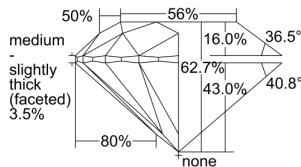

GIA®

FACSIMILE

GIA REPORT 5493065352

Verify this report at GIA.edu

GIA NATURAL DIAMOND DOSSIER®

April 12, 2024
GIA Report Number 5493065352
Shape and Cutting Style ..... Round Brilliant
Measurements ..... 4.74 - 4.78 x 2.99 mm

GRADING RESULTS

Carat Weight ..... 0.42 carat
Color Grade ..... G
Clarity Grade VS1
Cut Grade ..... Excellent

ADDITIONAL GRADING INFORMATION

Polish ..... Excellent
Symmetry ..... Excellent
Fluorescence ..... Faint
Clarity Characteristics..... Crystal, Cloud, Needle, Pinpoint
Inscription(s): GIA 5493065352

PROPORTIONS

Profile to actual proportions

GRADING SCALES

GIA COLOR SCALE	GIA CLARITY SCALE	GIA CUT SCALE
COLOURLESS D E F G H I J K L M N O P Q R S T U V W X Y Z	FLAWLESS INTERNALLY FLAWLESS VVS₁ VVS₂ VS₁ VS₂ SI₁ SI₂ I₁ I₂ I₃	EXCELLENT VERY GOOD GOOD FAIR POOR