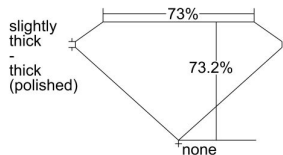

GIA®

FACSIMILE

GIA REPORT 5493122364

Verify this report at GIA.edu

GIA NATURAL DIAMOND DOSSIER®

April 18, 2024
GIA Report Number 5493122364
Shape and Cutting Style ..... Square Modified Brilliant
Measurements ..... 4.01 x 3.92 x 2.87 mm

GRADING RESULTS

Carat Weight ..... 0.37 carat
Color Grade ..... G
Clarity Grade VS2

ADDITIONAL GRADING INFORMATION

Polish ..... Excellent
Symmetry ..... Excellent
Fluorescence ..... None
Clarity Characteristics ..... Crystal
Inscription(s): GIA 5493122364

PROPORTIONS

Profile not to actual proportions

GRADING SCALES

GIA COLOR SCALE		GIA CLARITY SCALE			
COLORLESS	D	VERY VERY SLIGHTLY INCLUDED	FLAWLESS		
	E		INTERNALLY FLAWLESS		
	F		VVS₁		
	NEAR COLORLESS	G	VERY SLIGHTLY INCLUDED	VVS₂	
		H		VS₁	
		FAINT	I	SLIGHTLY INCLUDED	VS₂
			J		SI₁
			K		SI₂
	LIGHT	L	INCLUDED	I₁	
		M		I₂	
N		I₃			
O					
P					
Q					
R					
S					
T					
U					
V					
W					
X					
Y					
Z