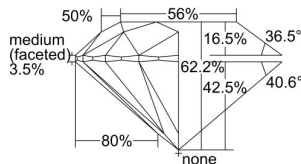

GIA®

FACSIMILE

GIA REPORT 5493152224

Verify this report at GIA.edu

GIA NATURAL DIAMOND DOSSIER®

April 22, 2024
GIA Report Number 5493152224
Shape and Cutting Style ..... Round Brilliant
Measurements ..... 5.47 - 5.51 x 3.41 mm

GRADING RESULTS

Carat Weight ..... 0.63 carat
Color Grade ..... K
Clarity Grade SI1
Cut Grade ..... Excellent

ADDITIONAL GRADING INFORMATION

Polish ..... Excellent
Symmetry ..... Excellent
Fluorescence ..... Faint
Clarity Characteristics ..... Crystal
Inscription(s): GIA 5493152224

PROPORTIONS

Profile to actual proportions

GRADING SCALES

GIA COLOR SCALE	GIA CLARITY SCALE	GIA CUT SCALE	
D	FLAWLESS	EXCELLENT	
E	INTERNALLY FLAWLESS		
F		VVS₁	VERY GOOD
G	VVS₂		
H	VS₁	GOOD	
I	VS₂		
J	SI₁	FAIR	
K	SI₂		
L	I₁	POOR	
M	I₂		
N	I₃		
O			
P			
Q			
R			
S			
T			
U			
V			
W			
X			
Y			
Z