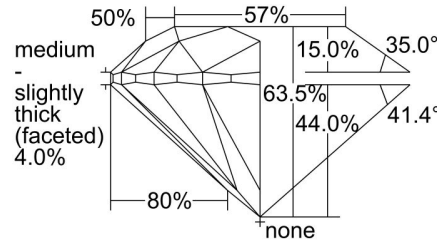

GIA NATURAL DIAMOND GRADING REPORT

April 24, 2024  
 GIA Report Number ..... 5493176192  
 Shape and Cutting Style ..... Round Brilliant  
 Measurements ..... 8.15 - 8.18 x 5.19 mm

GRADING RESULTS

Carat Weight ..... 2.14 carat  
 Color Grade ..... J  
 Clarity Grade ..... VVS1  
 Cut Grade ..... Excellent

ADDITIONAL GRADING INFORMATION

Polish ..... Excellent  
 Symmetry ..... Excellent  
 Fluorescence ..... Medium Blue  
 Inscription(s): GIA 5493176192

PROPORTIONS

Profile to actual proportions

CLARITY CHARACTERISTICS

KEY TO SYMBOLS\*

- Pinpoint
- ~ Feather

\* Red symbols denote internal characteristics (inclusions). Green or black symbols denote external characteristics (blemishes). Diagram is an approximate representation of the diamond, and symbols shown indicate type, position, and approximate size of clarity characteristics. All clarity characteristics may not be shown. Details of finish are not shown.