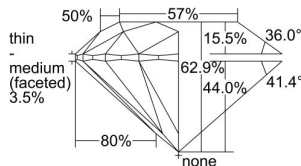

GIA®

FACSIMILE

GIA REPORT 5493192216

Verify this report at GIA.edu

GIA NATURAL DIAMOND DOSSIER®

April 25, 2024
GIA Report Number 5493192216
Shape and Cutting Style ..... Round Brilliant
Measurements ..... 4.30 - 4.34 x 2.72 mm

GRADING RESULTS

Carat Weight ..... 0.31 carat
Color Grade ..... G
Clarity Grade S11
Cut Grade ..... Excellent

ADDITIONAL GRADING INFORMATION

Polish ..... Excellent
Symmetry ..... Excellent
Fluorescence ..... None
Clarity Characteristics ..... Cloud
Inscription(s): GIA 5493192216

PROPORTIONS

Profile to actual proportions

GRADING SCALES

GIA
COLOR
SCALE

COLOURESS	D
	E
	F
	G
	H
	I
	J
NEAR COLOURESS	K
	L
FAIN	M
	N
	O
	P
VERY LIGHT	Q
	R
	S
	T
	U
	V
LIGHT	W
	X
	Y
	Z

GIA
CLARITY
SCALE

VERY VERY SLIGHTLY INCLUDED	FLAWLESS
	INTERNALLY FLAWLESS
VERY SLIGHTLY INCLUDED	VVS₁
	VVS₂
SLIGHTLY INCLUDED	VS₁
	VS₂
INCLUDED	S1₁
	S1₂
	I₁
	I₂
	I₃

GIA
CUT
SCALE

EXCELLENT
VERY GOOD
GOOD
FAIR
POOR