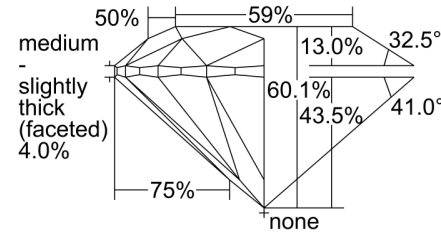

GIA NATURAL DIAMOND GRADING REPORT

April 30, 2024
GIA Report Number 5493208634
Shape and Cutting Style ..... Round Brilliant
Measurements ..... 6.53 - 6.56 x 3.93 mm

GRADING RESULTS

Carat Weight ..... 1.04 carat
Color Grade ..... D
Clarity Grade VS2
Cut Grade ..... Excellent

ADDITIONAL GRADING INFORMATION

Polish ..... Excellent
Symmetry ..... Excellent
Fluorescence ..... Faint
Inscription(s): GIA 5493208634
Comments: Pinpoints are not shown.

PROPORTIONS

Profile to actual proportions