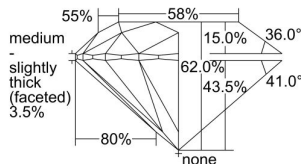

GIA®

FACSIMILE

GIA REPORT 5493215375

Verify this report at GIA.edu

GIA NATURAL DIAMOND DOSSIER®

April 29, 2024
GIA Report Number 5493215375
Shape and Cutting Style ..... Round Brilliant
Measurements ..... 5.18 - 5.21 x 3.22 mm

GRADING RESULTS

Carat Weight ..... 0.54 carat
Color Grade ..... F
Clarity Grade VS1
Cut Grade ..... Excellent

ADDITIONAL GRADING INFORMATION

Polish ..... Excellent
Symmetry ..... Excellent
Fluorescence ..... None
Clarity Characteristics ..... Cloud, Pinpoint
Inscription(s): GIA 5493215375

PROPORTIONS

Profile to actual proportions