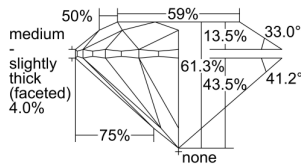

GIA®

FACSIMILE

GIA REPORT 5493237359

Verify this report at GIA.edu

GIA NATURAL DIAMOND DOSSIER®

May 02, 2024
GIA Report Number 5493237359
Shape and Cutting Style ..... Round Brilliant
Measurements ..... 4.31 - 4.33 x 2.65 mm

GRADING RESULTS

Carat Weight ..... 0.30 carat
Color Grade I
Clarity Grade S11
Cut Grade ..... Excellent

ADDITIONAL GRADING INFORMATION

Polish ..... Excellent
Symmetry ..... Excellent
Fluorescence ..... None
Clarity Characteristics ..... Cloud
Inscription(s): GIA 5493237359

PROPORTIONS

Profile to actual proportions

GRADING SCALES

GIA COLOR SCALE	GIA CLARITY SCALE	GIA CUT SCALE	
D	FLAWLESS	EXCELLENT	
E	INTERNALLY FLAWLESS		
F		VVS₁	VERY GOOD
G	VVS₂		
H	VS₁	GOOD	
I	VS₂		
J	S1₁	FAIR	
K	S1₂		
L	I₁	POOR	
M	I₂		
N	I₃		
O			
P			
Q			
R			
S			
T			
U			
V			
W			
X			
Y			
Z