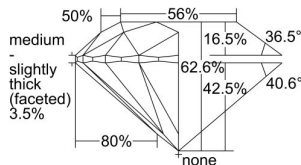

GIA®

FACSIMILE

GIA REPORT 5493241924

Verify this report at GIA.edu

GIA NATURAL DIAMOND DOSSIER®

May 02, 2024
GIA Report Number 5493241924
Shape and Cutting Style ..... Round Brilliant
Measurements ..... 5.70 - 5.72 x 3.58 mm

GRADING RESULTS

Carat Weight ..... 0.72 carat
Color Grade ..... J
Clarity Grade VS2
Cut Grade ..... Excellent

ADDITIONAL GRADING INFORMATION

Polish ..... Excellent
Symmetry ..... Excellent
Fluorescence ..... Faint
Clarity Characteristics ..... Crystal, Cloud
Inscription(s): GIA 5493241924

PROPORTIONS

Profile to actual proportions

GRADING SCALES

GIA COLOR SCALE	GIA CLARITY SCALE	GIA CUT SCALE
COLOURLESS D	FLAWLESS	EXCELLENT
E	INTERNALLY FLAWLESS	
F	VVS₁	VERY GOOD
G		
H	VVS₂	GOOD
I	VS₁	
J	VS₂	FAIR
K	SI₁	
L	SI₂	POOR
M	I₁	
N	I₂	
O	I₃	
P		
Q		
R		
S		
T		
U		
V		
W		
X		
Y		
Z