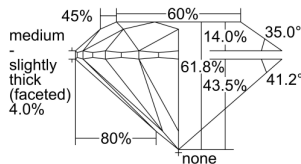

GIA®

FACSIMILE

GIA REPORT 5493255251

Verify this report at GIA.edu

GIA NATURAL DIAMOND DOSSIER®

May 02, 2024
GIA Report Number 5493255251
Shape and Cutting Style ..... Round Brilliant
Measurements ..... 3.66 - 3.68 x 2.27 mm

GRADING RESULTS

Carat Weight ..... 0.19 carat
Color Grade ..... G
Clarity Grade VS1
Cut Grade ..... Excellent

ADDITIONAL GRADING INFORMATION

Polish ..... Excellent
Symmetry ..... Excellent
Fluorescence ..... None
Clarity Characteristics ..... Cloud, Pinpoint
Inscription(s): GIA 5493255251

PROPORTIONS

Profile to actual proportions