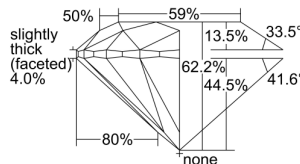

GIA®

FACSIMILE

GIA REPORT

5493268495

Verify this report at GIA.edu

GIA NATURAL DIAMOND DOSSIER®

May 03, 2024
GIA Report Number 5493268495
Shape and Cutting Style ..... Round Brilliant
Measurements ..... 4.63 - 4.66 x 2.89 mm

GRADING RESULTS

Carat Weight ..... 0.38 carat
Color Grade ..... H
Clarity Grade VS1
Cut Grade ..... Excellent

ADDITIONAL GRADING INFORMATION

Polish ..... Excellent
Symmetry ..... Excellent
Fluorescence ..... None
Clarity Characteristics..... Crystal, Cloud, Pinpoint
Inscription(s): GIA 5493268495

PROPORTIONS

Profile to actual proportions