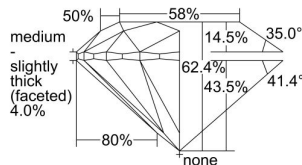

GIA®

FACSIMILE

GIA REPORT

5493271160

Verify this report at GIA.edu

GIA NATURAL DIAMOND DOSSIER®

May 06, 2024
GIA Report Number 5493271160
Shape and Cutting Style ..... Round Brilliant
Measurements ..... 4.29 - 4.31 x 2.69 mm

GRADING RESULTS

Carat Weight ..... 0.30 carat
Color Grade ..... D
Clarity Grade S11
Cut Grade ..... Excellent

ADDITIONAL GRADING INFORMATION

Polish ..... Excellent
Symmetry ..... Excellent
Fluorescence ..... None
Clarity Characteristics ..... Cloud, Crystal
Inscription(s): GIA 5493271160

PROPORTIONS

Profile to actual proportions

GRADING SCALES

GIA COLOR SCALE	GIA CLARITY SCALE	GIA CUT SCALE
D	FLAWLESS	EXCELLENT
E	FLAWLESS	
F	INTERNALLY FLAWLESS	VERY GOOD
G	FLAWLESS	
H	VVS₁	GOOD
I	VVS₂	
J	VS₁	FAIR
K	VS₂	
L	S1₁	POOR
M	S1₂	
N	I₁	
O	I₂	
P	I₃	
Q		
R		
S		
T		
U		
V		
W		
X		
Y		
Z