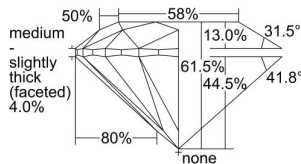

GIA®

FACSIMILE

GIA REPORT 5493287502

Verify this report at GIA.edu

GIA NATURAL DIAMOND DOSSIER®

May 09, 2024
GIA Report Number **5493287502**
Shape and Cutting Style ..... **Round Brilliant**
Measurements ..... **5.25 - 5.26 x 3.23 mm**

GRADING RESULTS

Carat Weight ..... **0.54 carat**
Color Grade ..... **D**
Clarity Grade **VVS2**
Cut Grade ..... **Excellent**

ADDITIONAL GRADING INFORMATION

Polish ..... **Excellent**
Symmetry ..... **Excellent**
Fluorescence ..... **None**
Clarity Characteristics..... **Needle, Pinpoint**
Inscription(s): **GIA 5493287502**

PROPORTIONS

Profile to actual proportions

GRADING SCALES

GIA COLOR SCALE	GIA CLARITY SCALE	GIA CUT SCALE	
D	FLAWLESS	EXCELLENT	
E	INTERNALLY FLAWLESS		
F		VVS₁	VERY GOOD
G	VVS₂		
H	VS₁	GOOD	
I	VS₂		
J	SI₁	FAIR	
K	SI₂		
L	I₁	POOR	
M			
N			
O	I₂		
P			
Q	I₃		
R			
S			
T			
U			
V			
W			
X			
Y			
Z