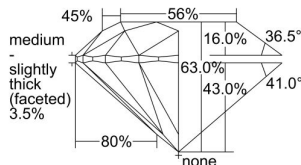

GIA®

FACSIMILE

GIA REPORT 5493294234

Verify this report at GIA.edu

GIA NATURAL DIAMOND DOSSIER®

May 14, 2024
GIA Report Number 5493294234
Shape and Cutting Style ..... Round Brilliant
Measurements ..... 4.68 - 4.70 x 2.96 mm

GRADING RESULTS

Carat Weight ..... 0.40 carat
Color Grade L
Clarity Grade VS1
Cut Grade ..... Excellent

ADDITIONAL GRADING INFORMATION

Polish ..... Excellent
Symmetry ..... Excellent
Fluorescence ..... None
Clarity Characteristics ..... Feather, Pinpoint
Inscription(s): GIA 5493294234

PROPORTIONS

Profile to actual proportions

GRADING SCALES

GIA COLOR SCALE	GIA CLARITY SCALE	GIA CUT SCALE
COLOURLESS	FLAWLESS	EXCELLENT
D	INTERNALLY FLAWLESS	
E	VVS₁	VERY GOOD
F		
G	VS₁	GOOD
H		
I	SI₁	FAIR
J		
K	I₁	POOR
L		
M	I₂	
N		
O	I₃	
P		
Q		
R		
S		
T		
U		
V		
W		
X		
Y		
Z