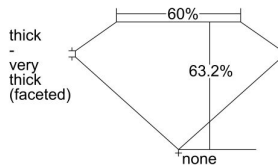

GIA®

FACSIMILE

GIA REPORT 5493296388

Verify this report at GIA.edu

GIA NATURAL DIAMOND DOSSIER®

May 09, 2024
GIA Report Number 5493296388
Shape and Cutting Style ..... Oval Brilliant
Measurements ..... 7.41 x 5.29 x 3.34 mm

GRADING RESULTS

Carat Weight ..... 0.90 carat
Color Grade ..... F
Clarity Grade VVS1

ADDITIONAL GRADING INFORMATION

Polish ..... Excellent
Symmetry ..... Excellent
Fluorescence ..... Faint
Clarity Characteristics ..... Cloud, Feather
Inscription(s): GIA 5493296388

PROPORTIONS

Profile not to actual proportions

GRADING SCALES

GIA COLOR SCALE		GIA CLARITY SCALE	
COLORLESS	D	VERY VERY SLIGHTLY INCLUDED	FLAWLESS
	E		INTERNALLY FLAWLESS
	F		VVS₁
	G		VVS₂
	H		VS₁
	I		VS₂
	J		SI₁
	K		SI₂
	L		I₁
	M		I₂
NEAR COLORLESS	N	SLIGHTLY INCLUDED	I₃
	O		
	P		
	Q		
FAINT	R	INCLUDED	
	S		
	T		
	U		
VERY LIGHT	V		
	W		
	X		
	Y		
LIGHT	Z