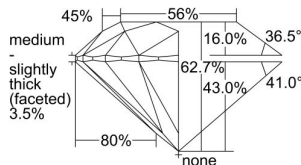

GIA®

FACSIMILE

GIA REPORT 5493297124

Verify this report at GIA.edu

GIA NATURAL DIAMOND DOSSIER®

May 08, 2024
GIA Report Number 5493297124
Shape and Cutting Style ..... Round Brilliant
Measurements ..... 5.09 - 5.12 x 3.20 mm

GRADING RESULTS

Carat Weight ..... 0.51 carat
Color Grade ..... E
Clarity Grade S11
Cut Grade ..... Excellent

ADDITIONAL GRADING INFORMATION

Polish ..... Excellent
Symmetry ..... Excellent
Fluorescence ..... Medium Blue
Clarity Characteristics ..... Cloud, Crystal
Inscription(s): GIA 5493297124

PROPORTIONS

Profile to actual proportions