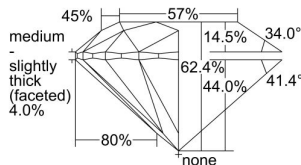

GIA®

FACSIMILE

GIA REPORT 5493325639

Verify this report at GIA.edu

GIA NATURAL DIAMOND DOSSIER®

May 10, 2024
GIA Report Number 5493325639
Shape and Cutting Style ..... Round Brilliant
Measurements ..... 4.44 - 4.45 x 2.77 mm

GRADING RESULTS

Carat Weight ..... 0.33 carat
Color Grade ..... D
Clarity Grade VVS2
Cut Grade ..... Excellent

ADDITIONAL GRADING INFORMATION

Polish ..... Excellent
Symmetry ..... Excellent
Fluorescence ..... Faint
Clarity Characteristics ..... Needle, Pinpoint
Inscription(s): GIA 5493325639

PROPORTIONS

Profile to actual proportions

GRADING SCALES

GIA COLOR SCALE	GIA CLARITY SCALE	GIA CUT SCALE	
D	FLAWLESS	EXCELLENT	
E	INTERNALLY FLAWLESS		
F		VVS₁	VERY GOOD
G	VVS₂		
H	VS₁	GOOD	
I	VS₂		
J	SI₁	FAIR	
K	SI₂		
L	I₁	POOR	
M	I₂		
N	I₃		
O			
P			
Q			
R			
S			
T			
U			
V			
W			
X			
Y			
Z