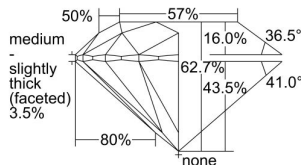

GIA®

FACSIMILE

GIA REPORT 5493332521

Verify this report at GIA.edu

GIA NATURAL DIAMOND DOSSIER®

May 13, 2024
GIA Report Number 5493332521
Shape and Cutting Style ..... Round Brilliant
Measurements ..... 5.07 - 5.09 x 3.19 mm

GRADING RESULTS

Carat Weight ..... 0.51 carat
Color Grade ..... F
Clarity Grade VS2
Cut Grade ..... Excellent

ADDITIONAL GRADING INFORMATION

Polish ..... Excellent
Symmetry ..... Excellent
Fluorescence ..... None
Clarity Characteristics ..... Cloud, Crystal
Inscription(s): GIA 5493332521

PROPORTIONS

Profile to actual proportions