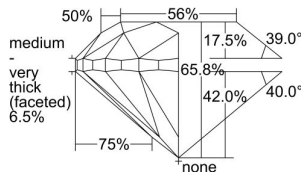

GIA®

FACSIMILE

GIA REPORT 5493336954

Verify this report at GIA.edu

GIA NATURAL DIAMOND DOSSIER®

May 13, 2024
GIA Report Number 5493336954
Shape and Cutting Style ..... Round Brilliant
Measurements ..... 4.08 - 4.13 x 2.70 mm

GRADING RESULTS

Carat Weight ..... 0.30 carat
Color Grade L
Clarity Grade VS1
Cut Grade ..... Good

ADDITIONAL GRADING INFORMATION

Polish ..... Very Good
Symmetry ..... Good
Fluorescence ..... None
Clarity Characteristics ..... Cloud, Pinpoint
Inscription(s): GIA 5493336954

PROPORTIONS

Profile to actual proportions

GRADING SCALES

GIA COLOR SCALE	GIA CLARITY SCALE	GIA CUT SCALE	
COLOURLESS D	FLAWLESS	EXCELLENT	
E	INTERNALLY FLAWLESS		
F		VVS₁	VERY GOOD
G	VVS₂		
H	VS₁	GOOD	
I	VS₂		
J	SI₁	FAIR	
K	SI₂		
L	I₁	POOR	
M	I₂		
N	I₃		
O			
P			
Q			
R			
S			
T			
U			
V			
W			
X			
Y			
Z