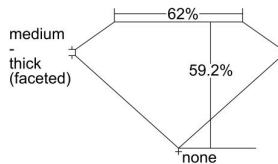

GIA®

FACSIMILE

GIA REPORT 5493338289

Verify this report at GIA.edu

GIA NATURAL DIAMOND DOSSIER®

May 14, 2024
GIA Report Number 5493338289
Shape and Cutting Style ..... Heart Brilliant
Measurements ..... 4.41 x 5.20 x 3.08 mm

GRADING RESULTS

Carat Weight ..... 0.41 carat
Color Grade I
Clarity Grade SI1

ADDITIONAL GRADING INFORMATION

Polish ..... Excellent
Symmetry ..... Very Good
Fluorescence ..... None
Clarity Characteristics ..... Feather
Inscription(s): GIA 5493338289

PROPORTIONS

Profile not to actual proportions

GRADING SCALES

GIA COLOR SCALE		GIA CLARITY SCALE			
COLORLESS	D	VERY VERY SLIGHTLY INCLUDED	FLAWLESS		
	E		INTERNALLY FLAWLESS		
	F	VERY SLIGHTLY INCLUDED	VVS₁		
	G		VVS₂		
	H		VS₁		
	NEAR COLORLESS	I	SLIGHTLY INCLUDED	VS₂	
		J		SI₁	
		FAINT	K	INCLUDED	SI₂
			L		I₁
			M		I₂
VERT LIGHT	N	LIGHT	I₃		
	O				
	P				
	Q				
	R