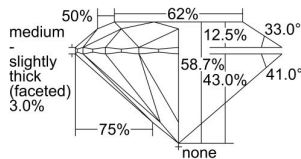

GIA®

FACSIMILE

GIA REPORT 5493346873

Verify this report at GIA.edu

GIA NATURAL DIAMOND DOSSIER®

May 15, 2024
GIA Report Number 5493346873
Shape and Cutting Style ..... Round Brilliant
Measurements ..... 4.80 - 4.84 x 2.83 mm

GRADING RESULTS

Carat Weight ..... 0.40 carat
Color Grade ..... D
Clarity Grade VS1
Cut Grade ..... Excellent

ADDITIONAL GRADING INFORMATION

Polish ..... Excellent
Symmetry ..... Excellent
Fluorescence ..... Faint
Clarity Characteristics ..... Crystal
Inscription(s): GIA 5493346873

PROPORTIONS

Profile to actual proportions

GRADING SCALES

GIA COLOR SCALE	GIA CLARITY SCALE	GIA CUT SCALE
D	FLAWLESS	EXCELLENT
E	FLAWLESS	
F	INTERNALLY FLAWLESS	VERY GOOD
G	VVS₁	
H	VVS₂	GOOD
I	VS₁	
J	VS₂	FAIR
K	SI₁	
L	SI₂	POOR
M	I₁	
N	I₂	
O	I₃	
P		
Q		
R		
S		
T		
U		
V		
W		
X		
Y		
Z