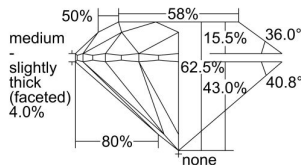

GIA®

FACSIMILE

GIA REPORT 5493371844

Verify this report at GIA.edu

GIA NATURAL DIAMOND DOSSIER®

May 15, 2024
GIA Report Number 5493371844
Shape and Cutting Style ..... Round Brilliant
Measurements ..... 6.25 - 6.28 x 3.91 mm

GRADING RESULTS

Carat Weight ..... 0.96 carat
Color Grade ..... G
Clarity Grade VS1
Cut Grade ..... Excellent

ADDITIONAL GRADING INFORMATION

Polish ..... Excellent
Symmetry ..... Excellent
Fluorescence ..... None
Clarity Characteristics ..... Cloud
Inscription(s): GIA 5493371844

PROPORTIONS

Profile to actual proportions