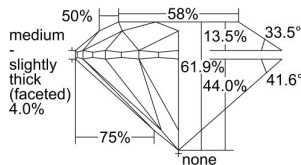

GIA®

FACSIMILE

GIA REPORT 5493377919

Verify this report at GIA.edu

GIA NATURAL DIAMOND DOSSIER®

May 16, 2024
GIA Report Number 5493377919
Shape and Cutting Style ..... Round Brilliant
Measurements ..... 4.27 - 4.30 x 2.65 mm

GRADING RESULTS

Carat Weight ..... 0.30 carat
Color Grade ..... E
Clarity Grade S11
Cut Grade ..... Excellent

ADDITIONAL GRADING INFORMATION

Polish ..... Excellent
Symmetry ..... Excellent
Fluorescence ..... None
Clarity Characteristics..... Crystal, Cloud, Feather, Cavity
Inspection(s): GIA 5493377919

PROPORTIONS

Profile to actual proportions

GRADING SCALES

GIA COLOR SCALE	GIA CLARITY SCALE	GIA CUT SCALE
D	FLAWLESS	EXCELLENT
E	FLAWLESS	
F	INTERNALLY FLAWLESS	VERY GOOD
G	FLAWLESS	
H	VVS₁	GOOD
I	VVS₂	
J	VS₁	FAIR
K	VS₂	
L	S1₁	POOR
M	S1₂	
N	I₁	
O	I₂	
P	I₃	
Q		
R		
S		
T		
U		
V		
W		
X		
Y		
Z