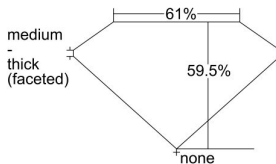

GIA®

FACSIMILE

GIA REPORT 5493385830

Verify this report at GIA.edu

GIA NATURAL DIAMOND DOSSIER®

May 22, 2024
GIA Report Number 5493385830
Shape and Cutting Style ..... Heart Brilliant
Measurements ..... 5.02 x 5.92 x 3.52 mm

GRADING RESULTS

Carat Weight ..... 0.61 carat
Color Grade ..... E
Clarity Grade VS1

ADDITIONAL GRADING INFORMATION

Polish ..... Excellent
Symmetry ..... Excellent
Fluorescence ..... Medium Blue
Clarity Characteristics ..... Crystal, Pinpoint
Inscription(s): GIA 5493385830

PROPORTIONS

Profile not to actual proportions

GRADING SCALES

GIA COLOR SCALE		GIA CLARITY SCALE	
COLORLESS	D	VERY VERY SLIGHTLY INCLUDED	FLAWLESS
	E		INTERNALLY FLAWLESS
	F		VVS₁
	G		VVS₂
	H		VS₁
	I		VS₂
	J		SI₁
	K		SI₂
	L		I₁
	M		I₂
NEAR COLORLESS	N	SLIGHTLY INCLUDED	I₃
	O		
	P		
	Q		
FAINT	R		
	S		
	T		
	U		
VERT LIGHT	V		
	W		
	X		
	Y		
LIGHT	Z