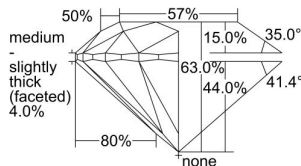

GIA®

FACSIMILE

GIA REPORT 5493394239

Verify this report at GIA.edu

GIA NATURAL DIAMOND DOSSIER®

May 17, 2024
GIA Report Number 5493394239
Shape and Cutting Style ..... Round Brilliant
Measurements ..... 4.37 - 4.40 x 2.76 mm

GRADING RESULTS

Carat Weight ..... 0.32 carat
Color Grade ..... D
Clarity Grade VVS1
Cut Grade ..... Excellent

ADDITIONAL GRADING INFORMATION

Polish ..... Excellent
Symmetry ..... Excellent
Fluorescence ..... Medium Blue
Clarity Characteristics ..... Pinpoint
Inscription(s): GIA 5493394239

PROPORTIONS

Profile to actual proportions

GRADING SCALES

GIA COLOR SCALE	GIA CLARITY SCALE	GIA CUT SCALE	
D	FLAWLESS	EXCELLENT	
E	INTERNALLY FLAWLESS		
F		VVS₁	VERY GOOD
G	VVS₂		
H	VS₁	GOOD	
I	VS₂		
J	SI₁	FAIR	
K	SI₂		
L	I₁	POOR	
M			
N	I₂		
O			
P	I₃		
Q			
R			
S			
T			
U			
V			
W			
X			
Y			
Z