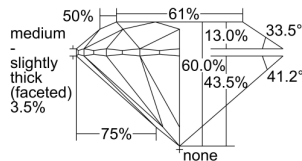

GIA®

FACSIMILE

GIA REPORT

5493394921

Verify this report at GIA.edu

GIA NATURAL DIAMOND DOSSIER®

May 16, 2024
GIA Report Number 5493394921
Shape and Cutting Style ..... Round Brilliant
Measurements ..... 4.64 - 4.66 x 2.79 mm

GRADING RESULTS

Carat Weight ..... 0.37 carat
Color Grade ..... E
Clarity Grade S11
Cut Grade ..... Excellent

ADDITIONAL GRADING INFORMATION

Polish ..... Excellent
Symmetry ..... Excellent
Fluorescence ..... None
Clarity Characteristics ..... Cloud, Crystal
Inscription(s): GIA 5493394921

PROPORTIONS

Profile to actual proportions