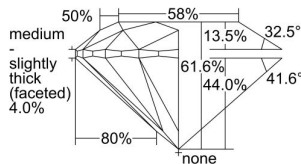

GIA®

FACSIMILE

GIA REPORT 5493407915

Verify this report at GIA.edu

GIA NATURAL DIAMOND DOSSIER®

May 17, 2024
GIA Report Number 5493407915
Shape and Cutting Style ..... Round Brilliant
Measurements ..... 4.34 - 4.36 x 2.68 mm

GRADING RESULTS

Carat Weight ..... 0.31 carat
Color Grade ..... D
Clarity Grade VS1
Cut Grade ..... Excellent

ADDITIONAL GRADING INFORMATION

Polish ..... Excellent
Symmetry ..... Excellent
Fluorescence ..... None
Clarity Characteristics ..... Cloud, Pinpoint
Inscription(s): GIA 5493407915

PROPORTIONS

Profile to actual proportions

GRADING SCALES

GIA COLOR SCALE	GIA CLARITY SCALE	GIA CUT SCALE	
D	FLAWLESS	EXCELLENT	
E	INTERNALLY FLAWLESS		
F		VVS₁	VERY GOOD
G	VVS₂		
H	VS₁	GOOD	
I	VS₂		
J	SI₁	FAIR	
K	SI₂		
L	I₁	POOR	
M			
N			
O	I₂		
P			
Q			
R	I₃		
S			
T			
U			
V			
W			
X			
Y			
Z