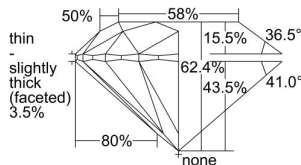

GIA®

FACSIMILE

GIA REPORT 5493423043

Verify this report at GIA.edu

GIA NATURAL DIAMOND DOSSIER®

May 23, 2024
GIA Report Number 5493423043
Shape and Cutting Style ..... Round Brilliant
Measurements ..... 4.78 - 4.80 x 2.99 mm

GRADING RESULTS

Carat Weight ..... 0.42 carat
Color Grade ..... E
Clarity Grade VS1
Cut Grade ..... Excellent

ADDITIONAL GRADING INFORMATION

Polish ..... Excellent
Symmetry ..... Excellent
Fluorescence ..... Faint
Clarity Characteristics ..... Crystal, Cloud, Pinpoint
Inscription(s): GIA 5493423043

PROPORTIONS

Profile to actual proportions

GRADING SCALES

GIA COLOR SCALE	GIA CLARITY SCALE	GIA CUT SCALE	
D	FLAWLESS	EXCELLENT	
E	INTERNALLY FLAWLESS		
F		VVS₁	VERY GOOD
G	VVS₂		
H	VS₁	GOOD	
I	VS₂		
J	SI₁	FAIR	
K	SI₂		
L	I₁	POOR	
M	I₂		
N	I₃		
O			
P			
Q			
R			
S			
T			
U			
V			
W			
X			
Y			
Z